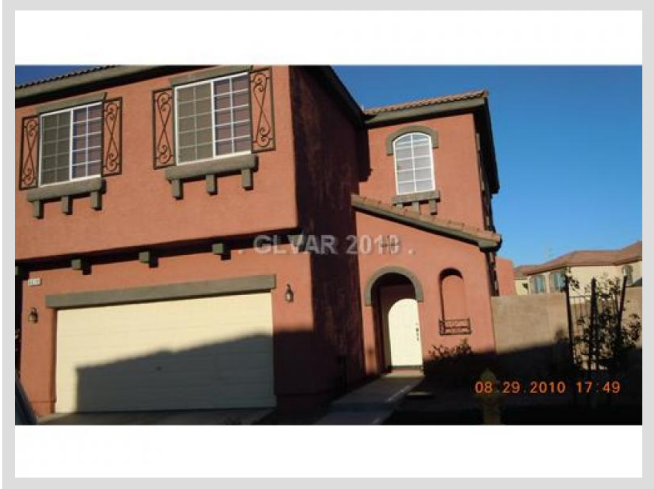

**DESCRIPTION**

This 1,794 square foot single family home features 3 bedrooms and 3 bathrooms. It is located in Las Vegas on 8628 Nature Scene Dr. The MLS number is 1075182 and the parcel number is 176-13-711-066. This listing became available on 09-03-2010 and was leased on 09-16-2010 for \$1,150. The full public address for this listing is 8628 Nature Scene Dr, Las Vegas, Nevada 89139.